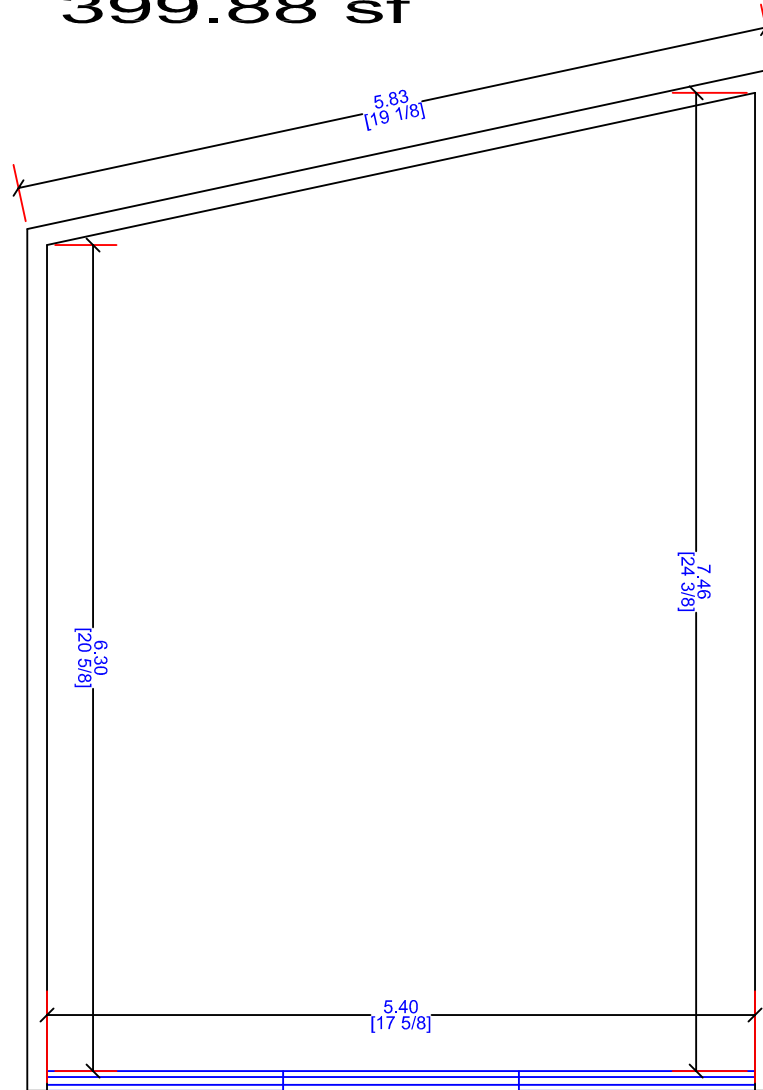

37.15 m²
399.88 sf

SLIDING DOOR

L-29 P-A
MEASURES

SLIDING DOOR

L-29 P-A

ARCHITECTURAL PLAN

ENTRANCE